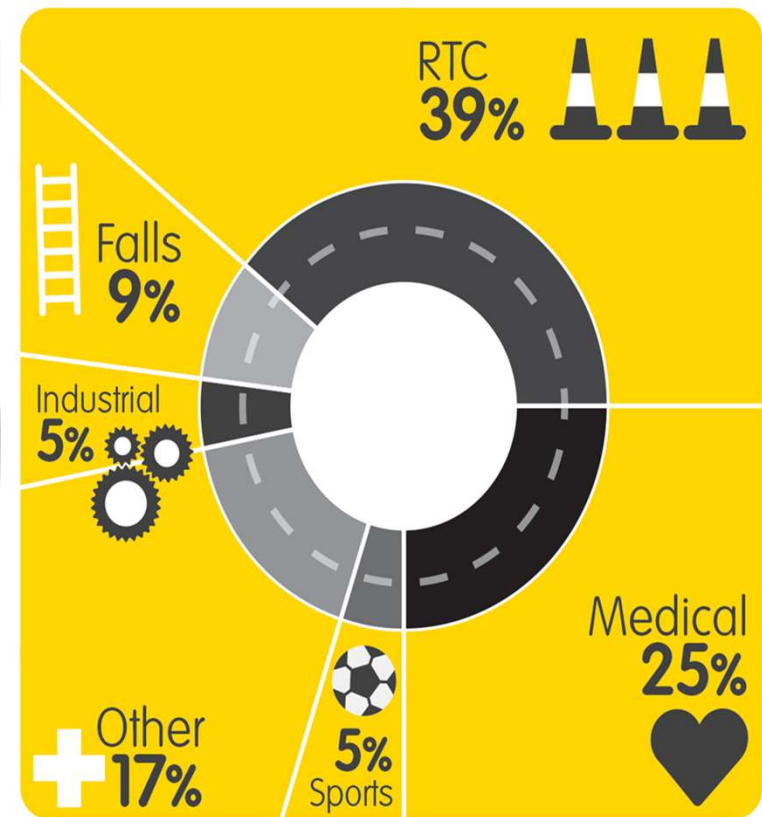

No.3

The average cost of each mission is £2,300.

saving lives